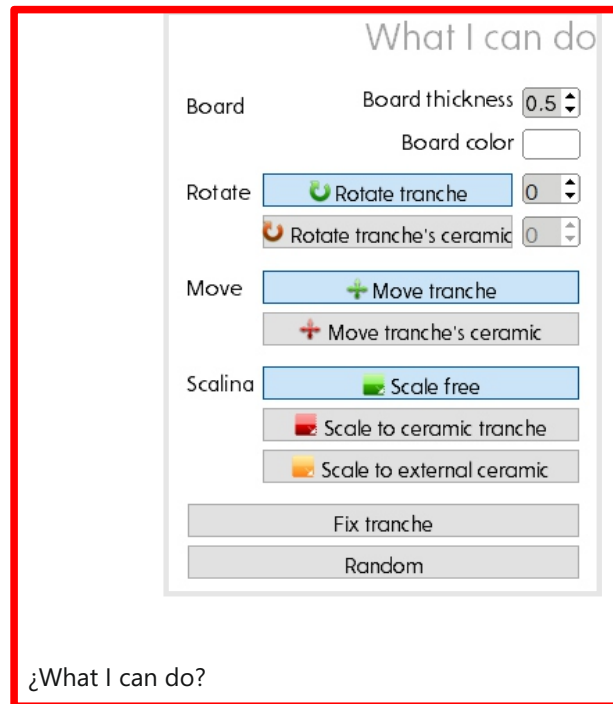

BloPHOME Help

Put Ceramic on Walls or Floors in Elevation Mode

1 of 5

1. Select Elevation

2. Select wall

3. Cover

1. Select Elevation

2. Select floor

3. Cover

BlopHome Help

Put Ceramic on Walls or Floors in Elevation Mode

2 of 5

What can I do? Window

Create a section of the entire wall with ceramic

Create a section of a ceramic piece

¿What I can do?

What can I do? Window

Change thickness of the board

What I can do

Board

Board thickness

Board color

Change color of board

Rotate tranche